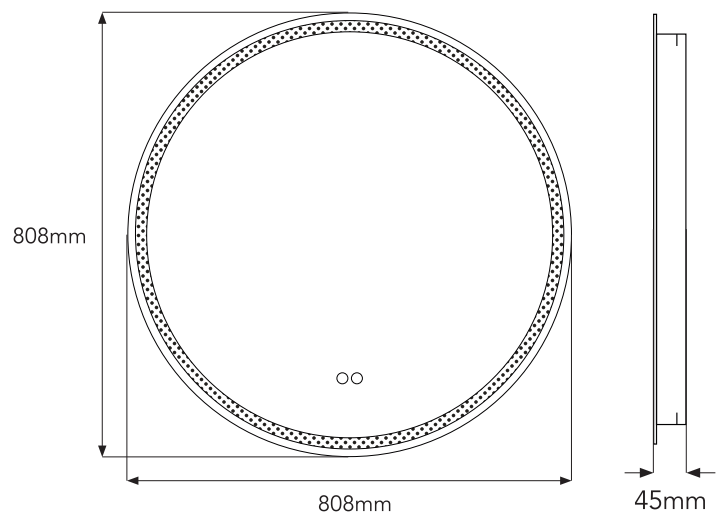

Specifications

- W** 808mm
- H** 808mm
- D** 45mm

WARRANTY

10 years*

*Terms and conditions apply.

Technical drawing

ILUME™

Must be installed by licensed electrician.